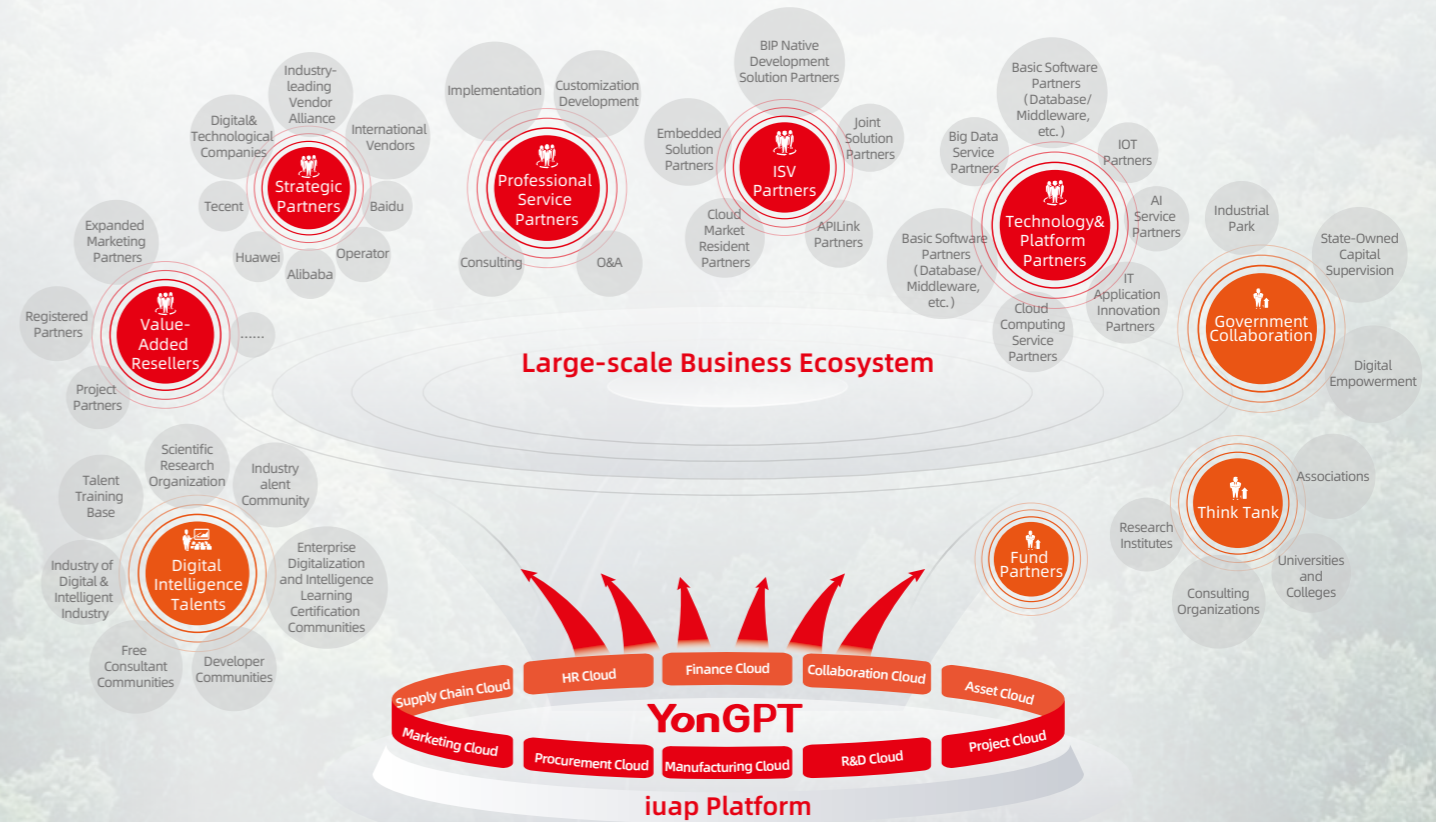

YonBIP Application Services in Ten Fields

The enterprise cloud service suite provides the most comprehensive global coverage, fulfilling clients' requirements for integrated applications.

Finance Cloud Digital Intelligence Integration, Value-driven Finance	HR Cloud Employee Empowerment, Organization Activation
Supply Chain Cloud Agile Operations, High-efficiency Collaboration	Marketing Cloud Omni-channel Marketing, Digital Intelligence Operation
Manufacturing Cloud Agile Manufacturing, Production-Sales Collaboration	Procurement Cloud Global Sourcing, Resilient Supplying
R&D Cloud Digital Intelligence-driven, R&D Innovation	Project Cloud Integrated Project Management, Intelligent Accounting
Asset Cloud Lean Operations, Intelligent Maintenance	Collaboration Cloud Digital Intelligence YonZone, Highly Converged Collaboration

Massive Ecosystem of Integration and Coexistence