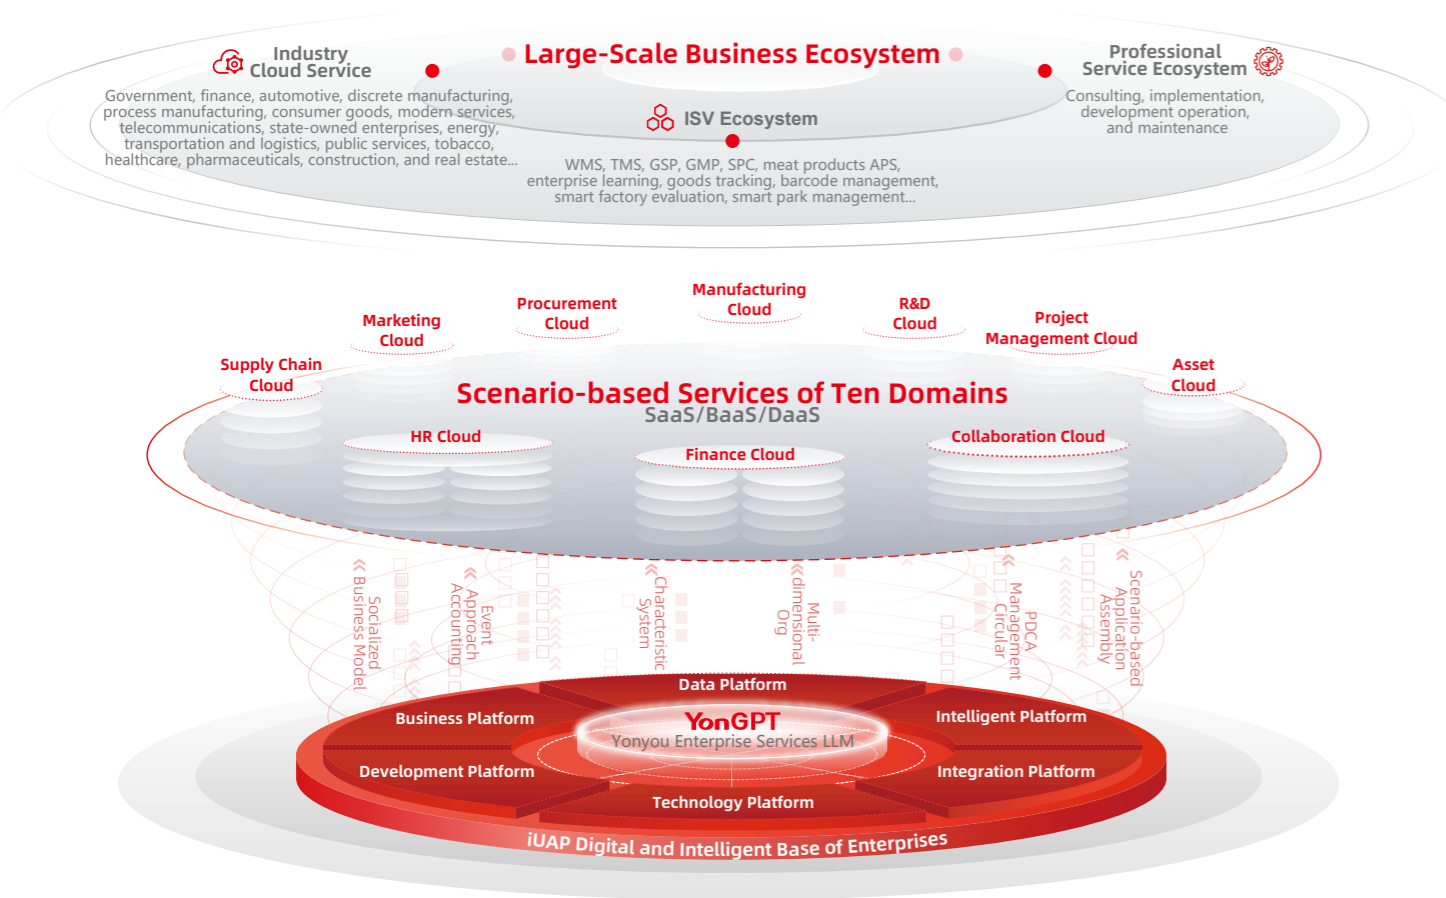

The Objective System for Digital & Intelligent Enterprises

❖ The Path to Digital Intelligence for Giant, Large, Medium, Small and Micro Enterprises

❖ Yonyou's New Concept of Enterprise Service: BIP (Business Innovation Platform)

Business Innovation Platform

— A World-leading Provider of Enterprise Software and Intelligent Services

用友BIP Built for Enterprises Digital Intelligence

YonBIP1 (2017) → YonBIP2 (2020) → YonBIP3 (2022)

YonBIP | iuap, A Business-Savvy Digital Intelligence Foundation for Enterprises