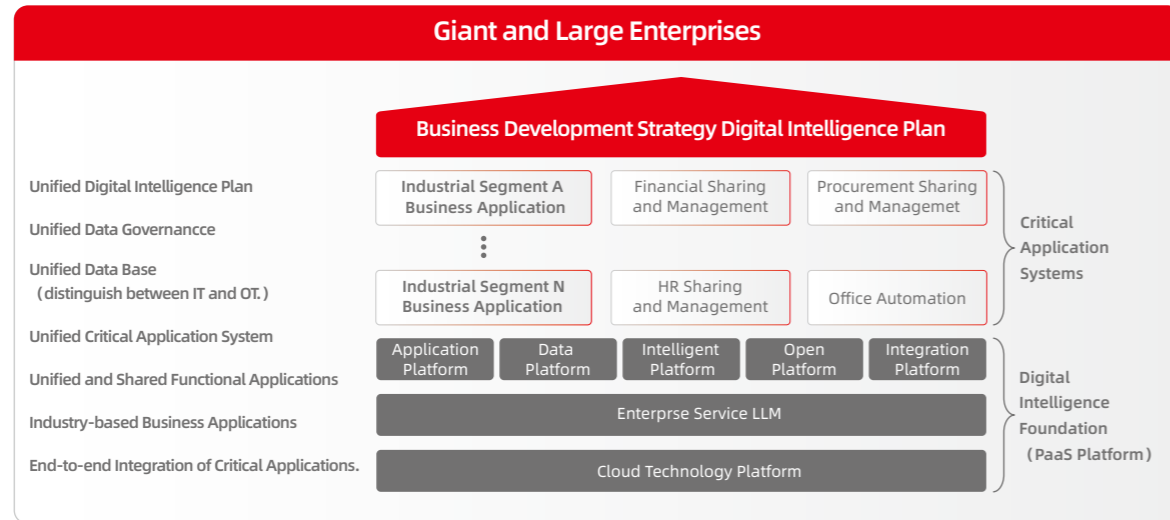

❖ The Path to Digital Intelligence for Giant, Large, Medium, Small and Micro Enterprises