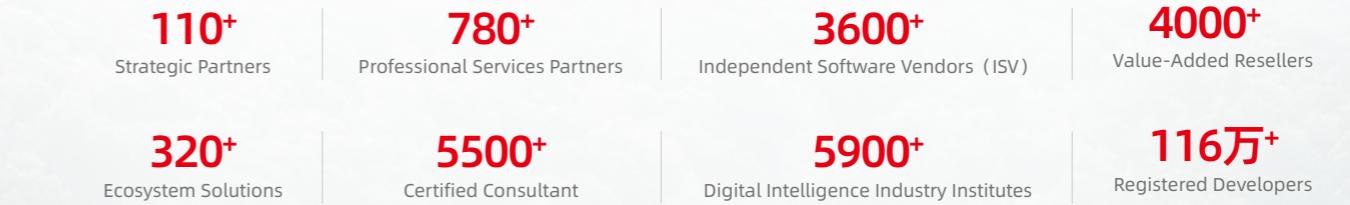

YonBIP Application Services in Ten Fields

The enterprise cloud service suite provides the most comprehensive global coverage, fulfilling clients' requirements for integrated applications.

Finance Cloud Digital Intelligence Integration, Value-driven Finance	HR Cloud Employee Empowerment, Organization Activation
Supply Chain Cloud Agile Operations, High-efficiency Collaboration	Marketing Cloud Omni-channel Marketing, Digital Intelligence Operation
Manufacturing Cloud Agile Manufacturing, Production-Sales Collaboration	Procurement Cloud Global Sourcing, Resilient Supplying
R&D Cloud Digital Intelligence-driven, R&D Innovation	Project Cloud Integrated Project Management, Intelligent Accounting
Asset Cloud Lean Operations, Intelligent Maintenance	Collaboration Cloud Digital Intelligence YonZone, Highly Converged Collaboration

Massive Ecosystem of Integration and Coexistence